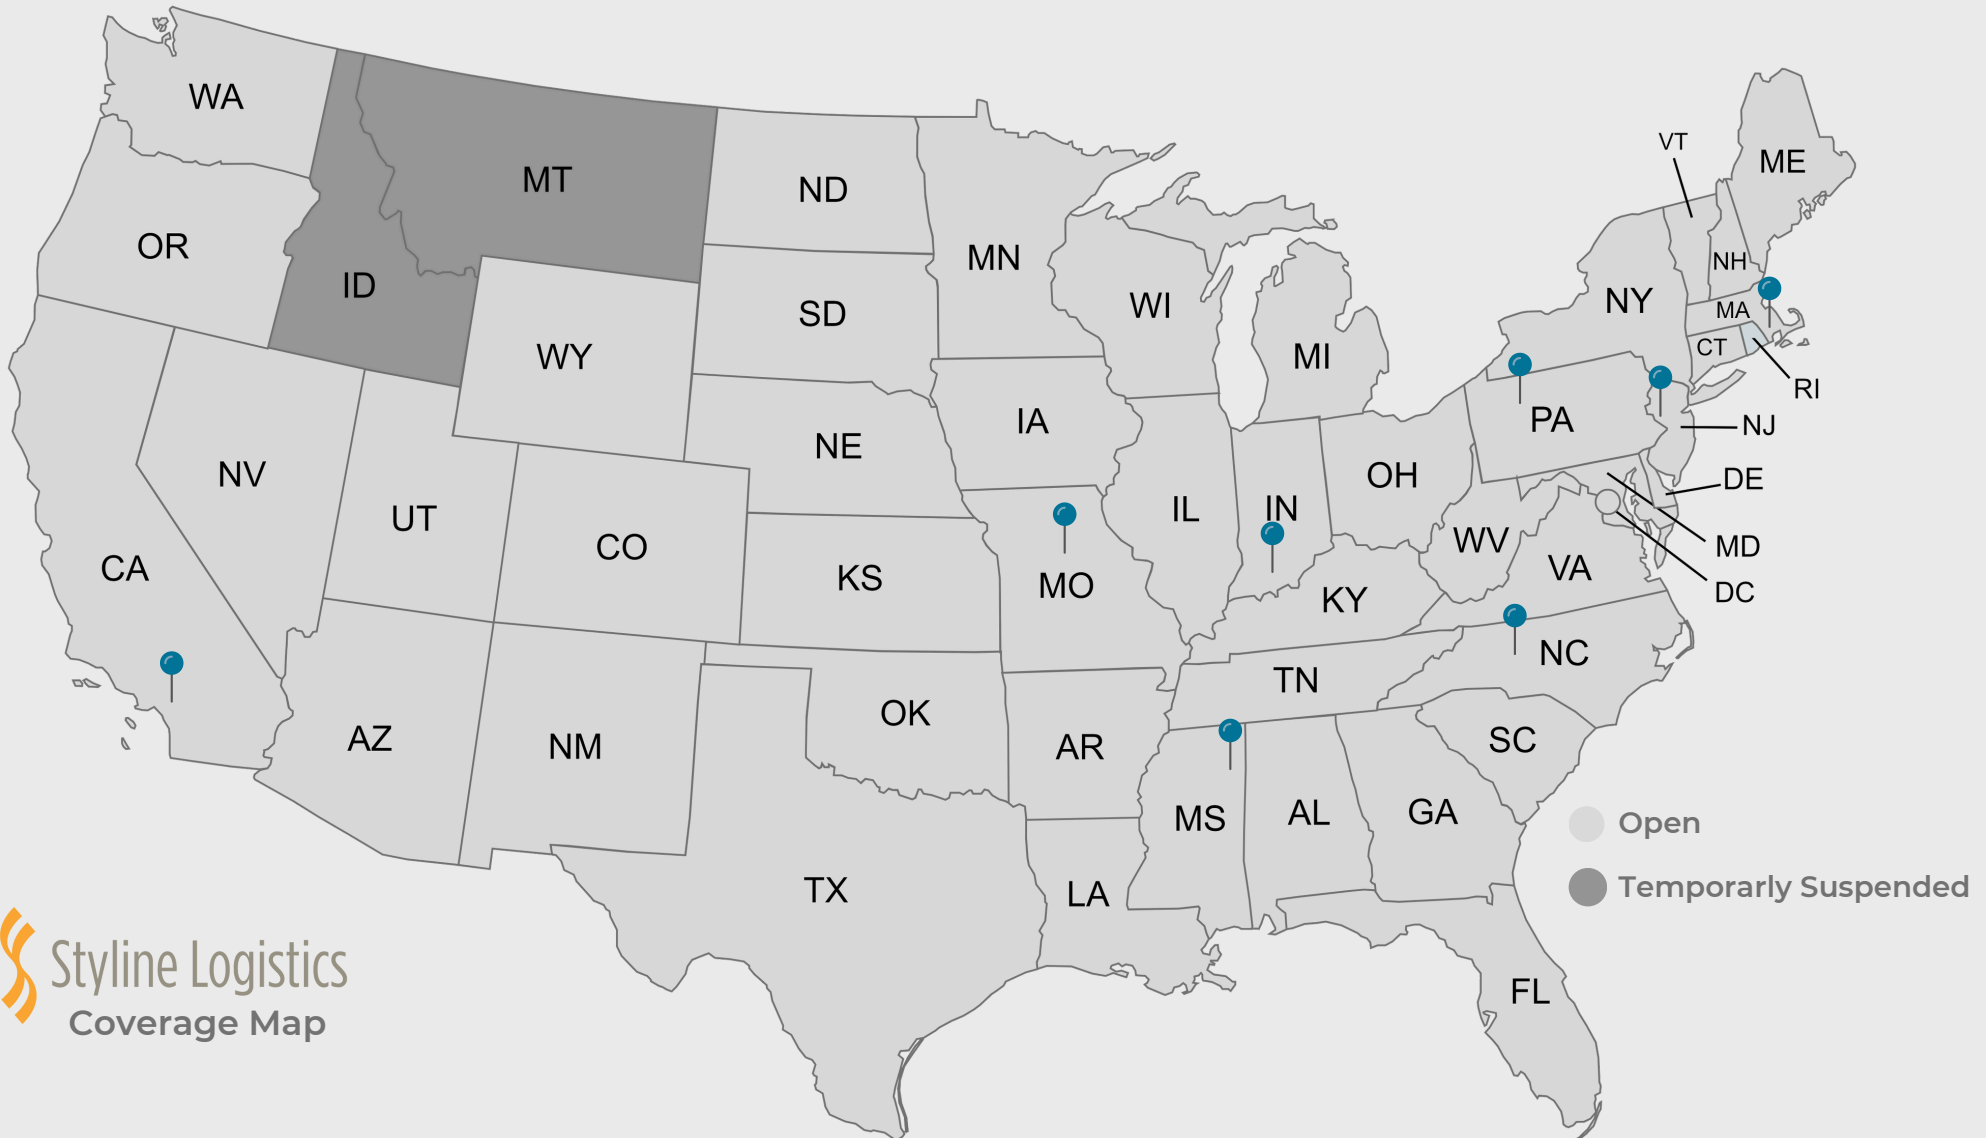

IRVINE, CA

2323 Main Street
Irvine, CA 92614

COLUMBIA, MO

8501 E Richland Ave
Columbia, MO 65201

TUPELO, MS

1114 S Eason Blvd
Tupelo, MS 38804

HUNTINGBURG, IN

1008 Styline Drive
Huntingburg, IN 47542

HIGH POINT, NC

1264 Jackson Lake Rd
High Point, NC 27263

ST. MARYS, PA

1300 Brussels Street
St. Marys, PA 15857

PHILLIPSBURG, NJ

224 Stockton Street
Phillipsburg, NJ 08865

STERLING, MA

44 Chocksett Rd
Sterling, MA 01564